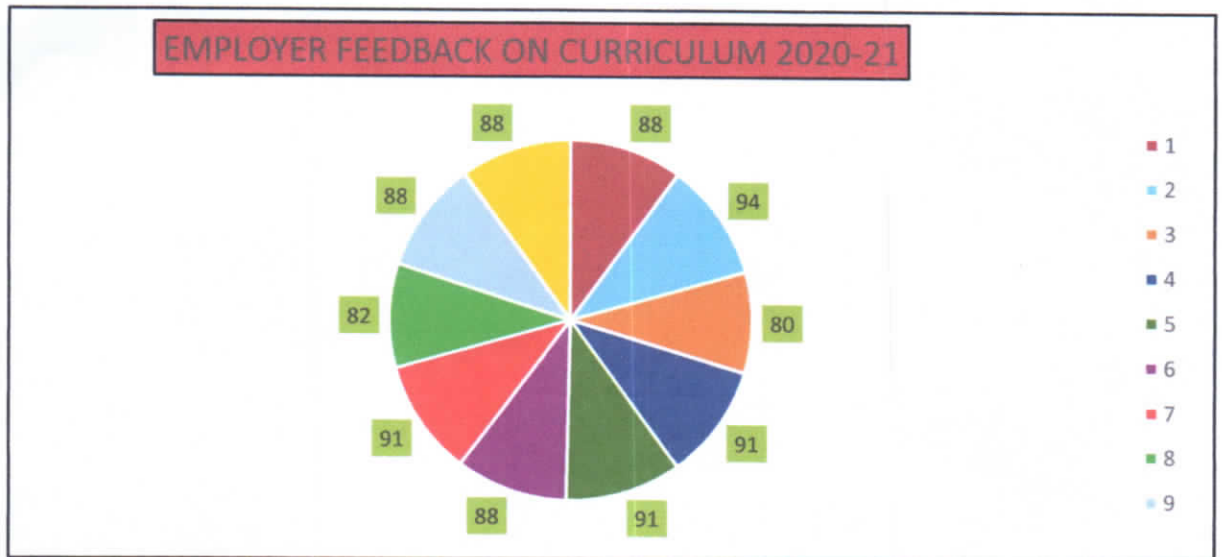

BHIMAVARAM INSTITUTE OF ENGINEERING & TECHNOLOGY

(Approved by AICTE, New Delhi & Affiliated to JNTUK Kakinada)
Goraganamudi (Village), Pennada Grama Panchayat, Palakoderu Mandalam,
West Godavari District, Andhra Pradesh 534243

Phone: 088162 36877, email: principal@bietbvm.ac.in www.bietbvm.ac.in

EMPLOYER FEEDBACK ON CURRICULUM DESIGN ANALYSIS

S/NO	QUESTIONNAIRE	FEEDBACK %
1	Rate the technical knowledge and skills of the students	88
2	Rate the training and placement support in the curriculum	94
3	Rate the relevance of the curriculum for employability	80
4	Rate the students managerial and leadership qualities	91
5	Rate the communication skills of the students	91
6	Rate the student's ability to learn and mold themselves in the industrial practices	88
7	Rate the offering electives in relation to the technological advancements	91
8	Rate your level and satisfaction with teaching /learning facilities provided by the college	82
9	Rate the student's ability to work in teams	88
10	Overall impression about the college	88

ACADEMIC YEAR 2020-21

PRINCIPAL

Dr. KOPPARTHI SURESH
PRINCIPAL
BHIMAVARAM INSTITUTE OF
ENGINEERING & TECHNOLOGY